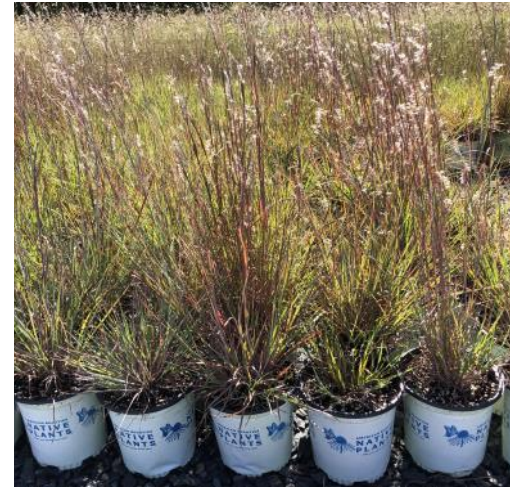

Plant Highlights for week of 10.14.24

**30% off Grasses, Sedges & Rushes!**

**30% off** *Juncus effusus* #1

**30% off** BWC *Calamagrostis* x Cheju-Do #1

**30% off** AB *Deschampsia cespitosa* #1

**30% off** *Deschampsia* sp. Goldtau QT

**30% off** *Muhlenbergia* sp. White Cloud #2

**30% off** *Schizachyrium* sp. Prairie Blues #1

**30% off** *Sesleria autumnalis* #1

**30% off** *Carex* sp. Gold Fountains #1

**30% off** *Carex morrowii* Silver Sceptre #1

## Plant Highlights for week of 10.14.24

### 30% Grasses, Sedges & Rushes!

*Lavandula x intermedia* Phenomenal #1

*Rudbeckia fulgida* var. *fulgida* 2G

*Aster x Little Carlow* #1

*Brunnera macrophylla* Jack Frost #1

BWC *Tricyrtis x Sinonome* #1

AB *Penstemon digitalis* Husker Red #1