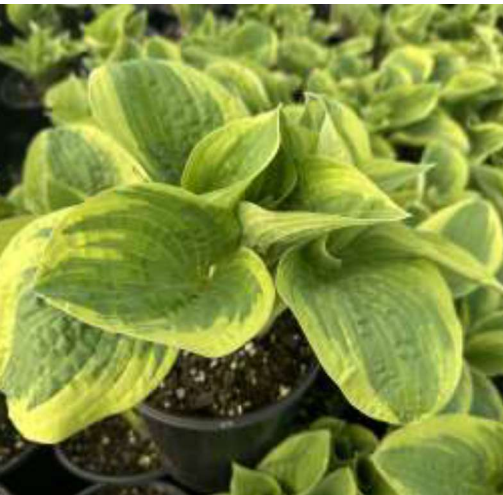

Nepeta racemosa Blue Wonder 1G

Salvia nemorosa April Night 1G

Sagina subulata Aurea 1Q

Plant Highlights for Week of 4.14.25

Heuchera x Fire Alarm 1G

Heuchera x Delta Dawn 1G

Heucherella x Buttered Rum 1G

Hosta x Great Expectations 1G