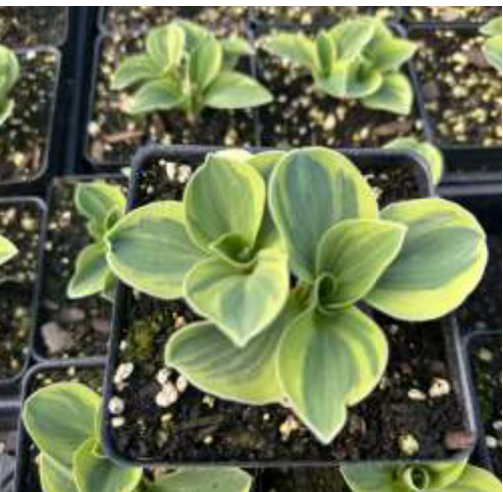

Plant Highlights for Week of 4.14.25

Rodgersia aesculifolia 1G

Dianthus sp. Firewitch 1G

Athyrium niponicum var. pictum 1G

Japanese Painted Fern

Geranium sanguineum Max Frei 1G

Paeonia Miss America 2G

Clematis x Diana's Delight 1G

Nepeta racemosa Blue Wonder 1G

Salvia nemorosa April Night 1G

Sagina subulata Aurea 1Q

Plant Highlights for Week of 4.14.25

Heuchera x Fire Alarm 1G

Heuchera x Delta Dawn 1G

Heucherella x Buttered Rum 1G

Hosta x Great Expectations 1G

Hosta x Halcyon 1Q

Hosta x Party Streamers 1Q

Hosta x Mighty Mouse 1Q

Astilbe x Fanal 1G

Astilbe chinensis Visions 1G

Plant Highlights for Week of 4.14.25

***Phegopteris decursive-pinnata* 1Q**

Japanese Beech Fern